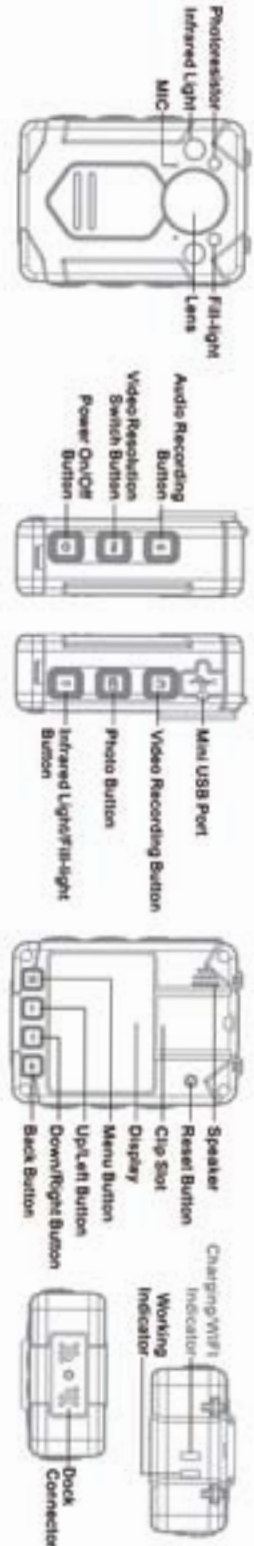

Prestige II Camera Specifications